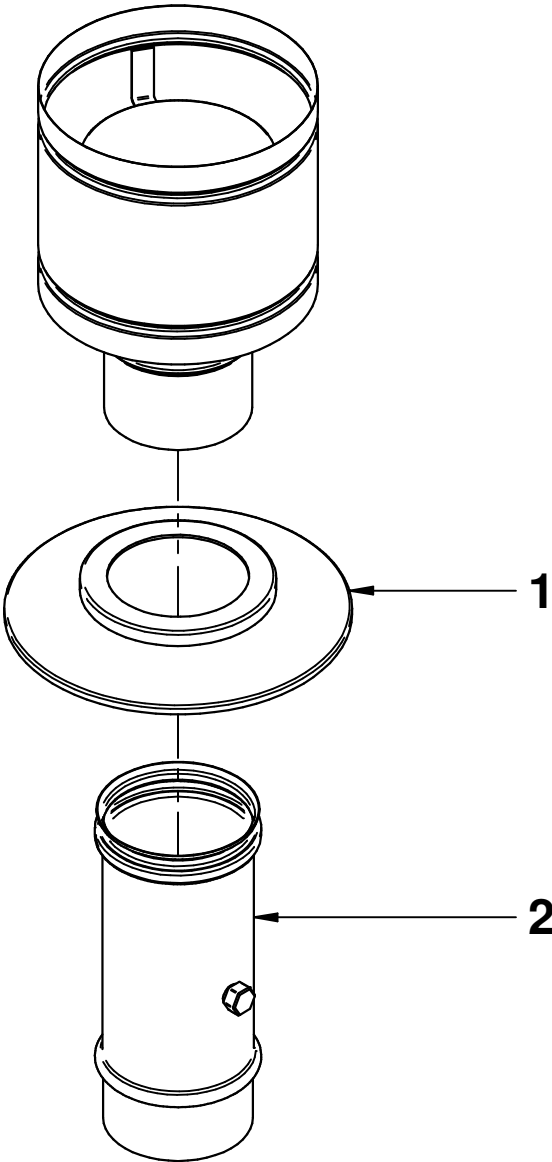

STAINLESS STEEL VERTICAL FLUE KIT Ø100 w/FLUE TERMINAL

CODE 80019LA

INSTRUCTIONS

N°	Code	Description	Qty
1	43102LA	RAIN PROTECTION RUBBER SEAL - Ø80	1
2	50-00403	STAINLESS STEEL FLUE ADAPTER - Ø100 BOILER CONNECTION - L=245	1